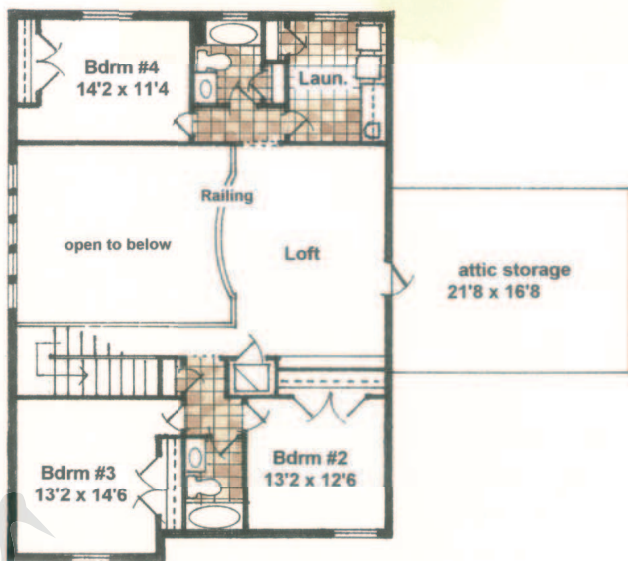

*HOLDEN*  
*COVE*

*Barcelona*

All floor plans and exterior renderings are artists concepts. All dimensions are approximate. This sheet is for illustrative purposes only and not part of a legal contract. Floor plans, room sizes, exteriors and standard features may vary based on the elevation and options selected. Lifestyle Builders reserves the right to modify all plans and specifications without notice or obligation.

# Barcelona

1st Floor Living	2055
2nd Floor Living	1341
Total Living	3396
Garage	680
Cov'd Entry	34
Lanai	260
<b>Total:</b>	<b>4370 sq.</b>

All floor plans and exterior renderings are artists concepts. All dimensions are approximate. This sheet is for illustrative purposes only and not part of a legal contract. Floor plans, room sizes, exteriors and standard features may vary based on the elevation and options selected. Lifestyle Builders reserves the right to modify all plans and specifications without notice or obligation.